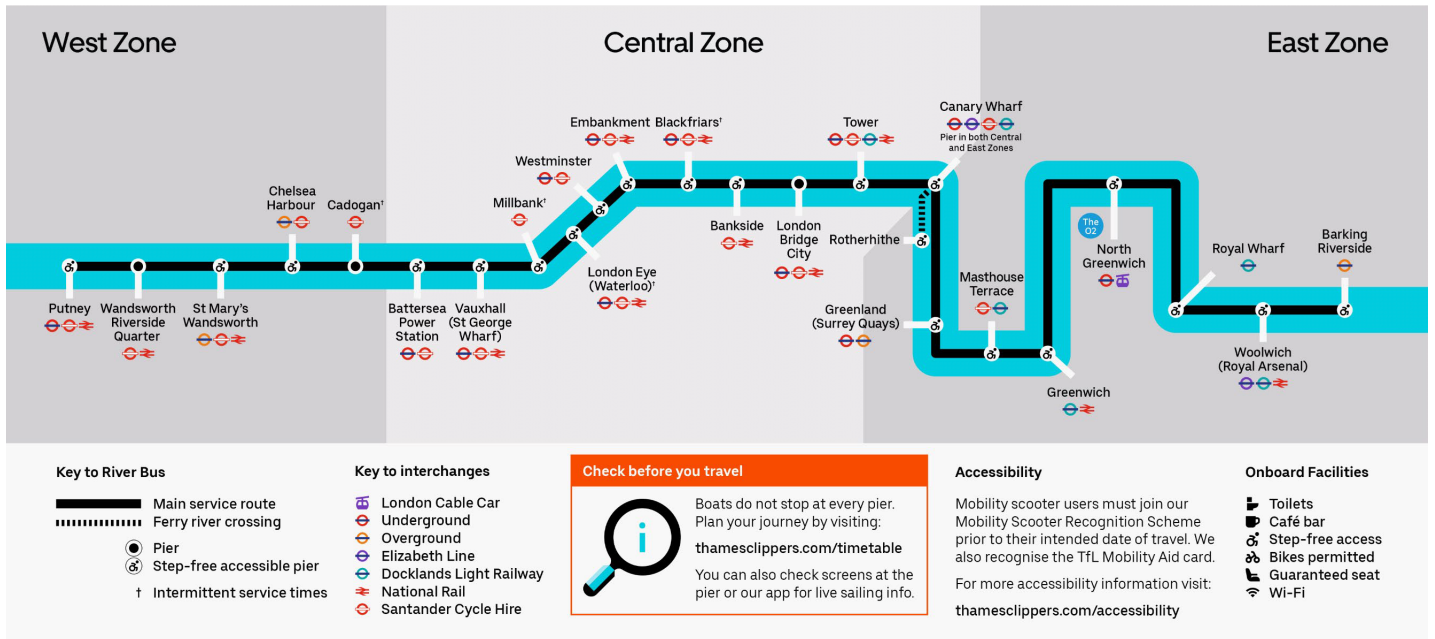

* Marked service will make an additional stop at Rotherhithe between Canary Wharf and Greenland (Surrey Quays).

Best viewed in landscape when on mobile

Route map

Best viewed in landscape when on mobile